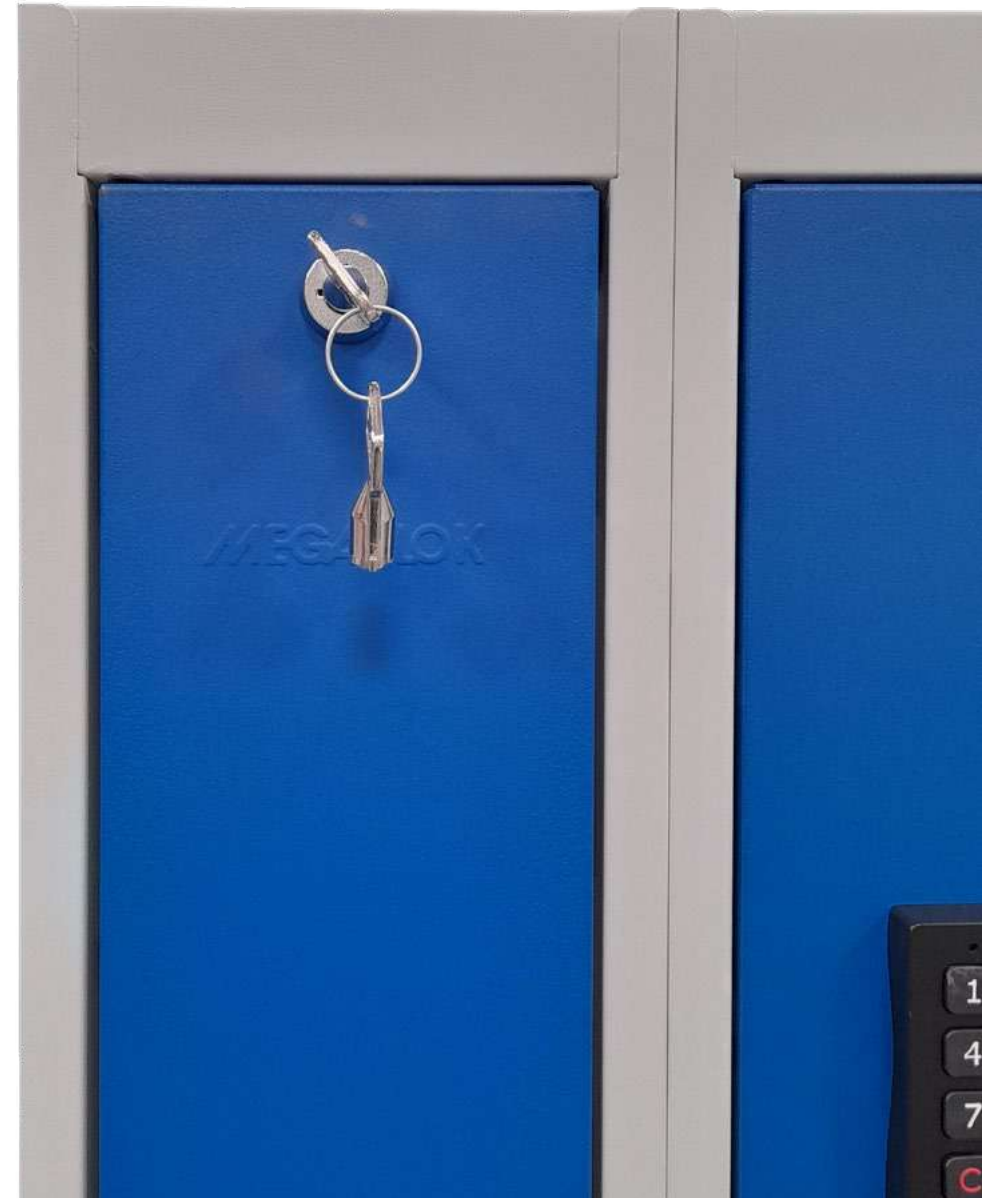

 **MONOBLOK-E
LOCKERS**

MONOBLOK-E LOCKERS

by  **MEGABLOK**

- ✓ Monoblok Locker with charging System.
- ✓ Offers a charging solution for your customers or workers.
- ✓ Compatible with SV, ST, SM, SC, SP, SB, SZ and S10 series.
- ✓ Perfect for academic and professional environments.