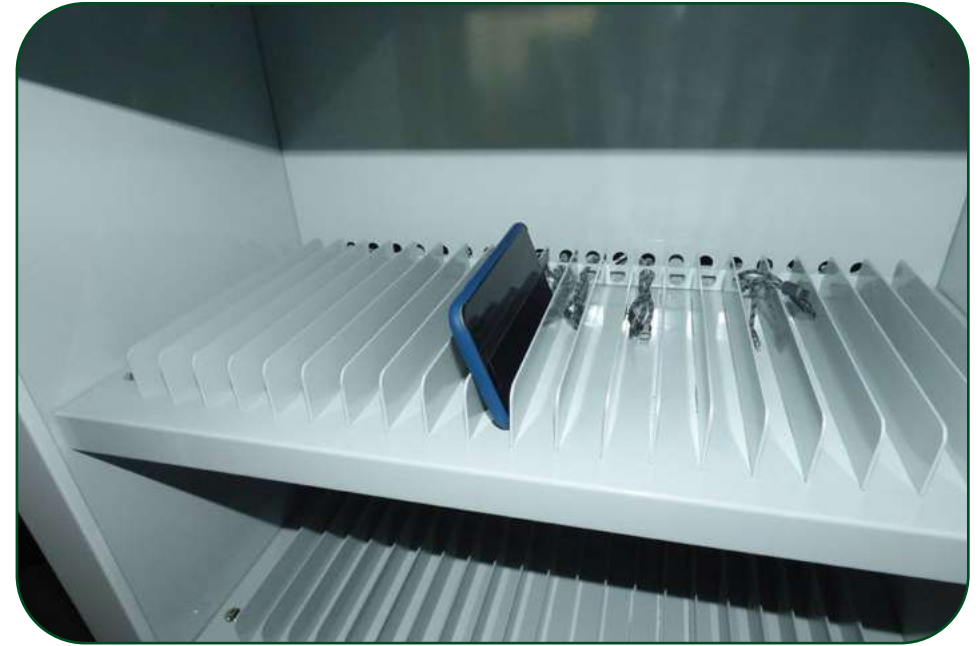

CHARGING BOX 12P
12 puertas

CHARGING BOX 16P
6 puertas

[TECHNICAL DATA SHEET](#)

[AVAILABLE COLOURS](#)

**CHARGING
CARTS**

CHARGING CARTS

by  **MEGABLOK**

- ✓ Charging, safekeeping and storage of multiple devices.
- ✓ Charges several devices at the same time.
- ✓ Solutions for educational centres and companies which use tablets as a working tool.

CHARGING **CARTS DISPOSITIVOS**

**TECHNICAL
DATA SHEET**

CHARGING **CARTS DISPOSITIVOS**

**AVAILABLE
COLOURS**

 **OPEN SPACES**

OPEN SPACES
by  **MEGABLOK**

- ✓ Three essential cabinets for your office.
- ✓ Workspace optimization.
- ✓ Comfortable spaces.