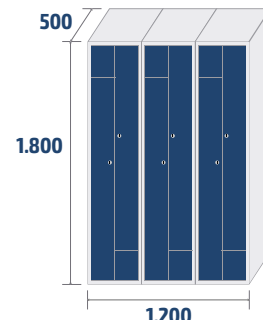

ECOL-40/3
COD: 35403
72,3kg · 1,08m³

For further information, please, do not hesitate to contact us by phone +34 976 50 54 88, or to have a look at our homepage: www.megablok.com