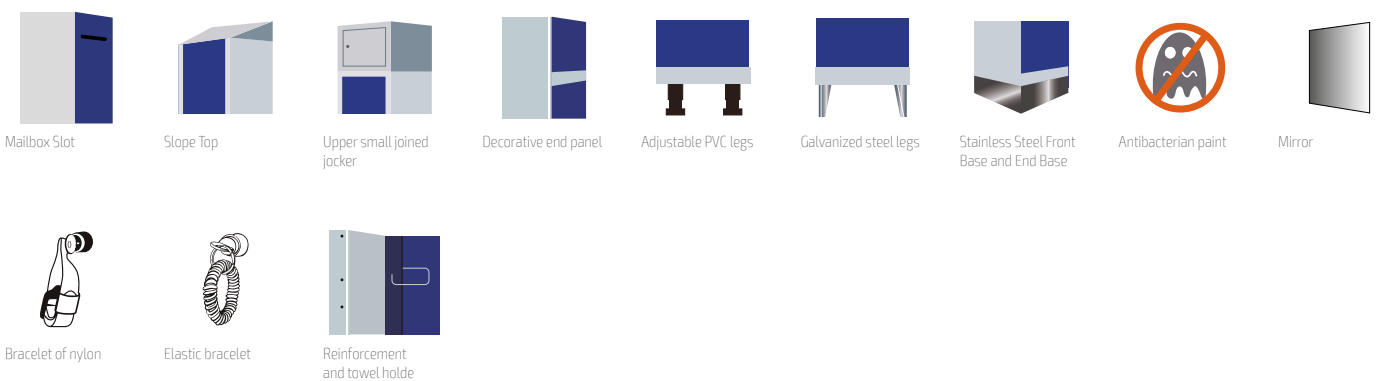

Made of galvanized steel, quality DX51D according to the norm EN-10346.

Shelf and coat rod at the ECOV-Series.

Coat rod at the ECOT-Series.

COLOURS

LOCKS

OPTIONS

For further information, please, do not hesitate to contact us by phone **+34 976 50 54 88**, or to have a look at our homepage: www.megablok.com