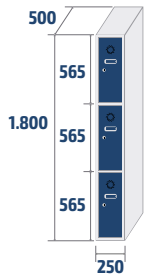

COMBINATIONS AND DIMENSIONS

ECOM SERIES

ECOM-25/1
COD: 82531
19,9kg · 0,22m³