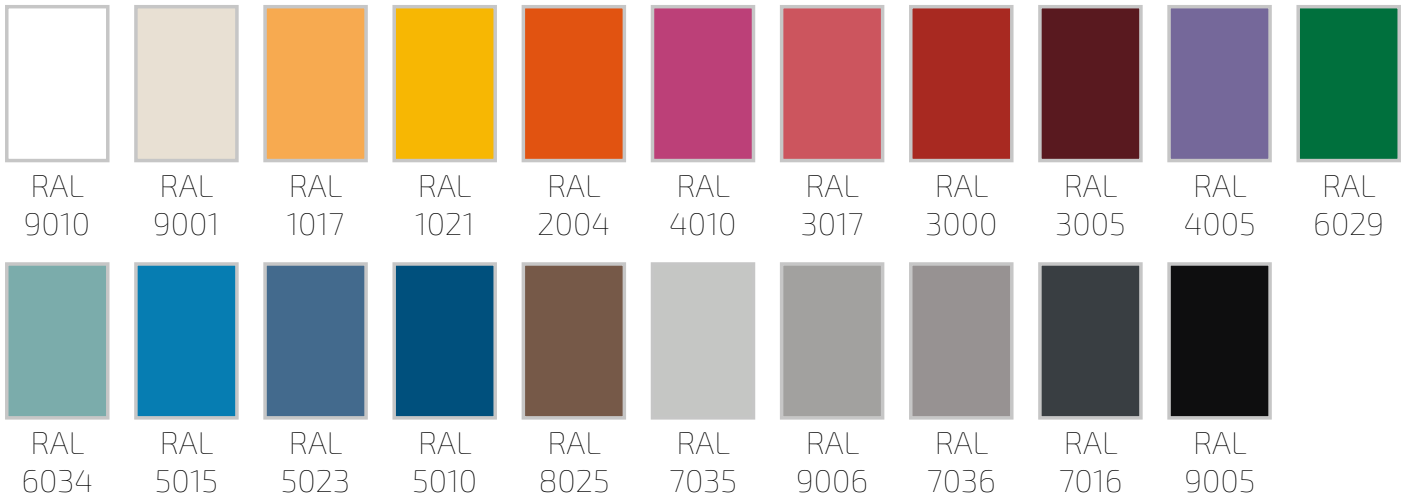

Made of galvanized steel, quality DX51D according to the norm EN-10346.

Shelf and coat rod at the ECOV-Series.

Coat rod at the ECOT-Series.

COLOURS

LOCKS

OPTIONS

For further information, please, do not hesitate to contact us by phone **+34 976 50 54 88**, or to have a look at our homepage: www.megablok.com